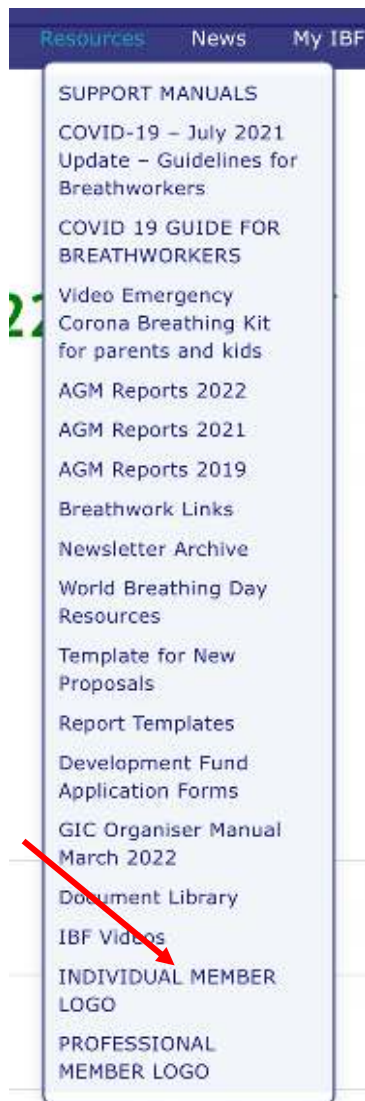

# HOW TO DOWNLOAD THE IBF LOGO (MEMBERS ONLY)

Log in as member

When you are successfully logged in, click on “Resources” in the navigation menu

In this menu select “Individual Member Logo”

A NEW WINDOW APPEARS, CLICK HERE

[CLICK HERE TO DOWNLOAD THE INDIVIDUAL MEMBER LOGO](#)

IMPORTANT: Do not pass this logo on to other people, if they are not IBF members!

Now the IBF Logo is being downloaded to your default download folder.